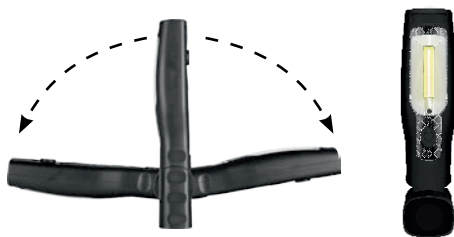

CROP COB LED

Opis produktu:

- Akumulatorowa oprawa do oświetlenia miejsca pracy
- Wydajne źródło światła COB LED
- Uderzenioodporny klosz z poliwęglanu
- Korpus obrotowy 180°
- Funkcja latarki – oświetlenie czołowe
- 2 Obrotowe haczyki
- 3 mocne magnesy

Specyfikacja:

- Akumulator: 3.7V 2400mAh Li-Ion
- Zasilacz: wejście: AC 230-240V 50Hz
  wyjście: 6V 500mA
- Czas ładowania: 5,5 godziny
- Czas świecenia: 6 godziny na 1 ładowanie
- Strumień świetlny: 210 lumenów
- Klasa ochrony: II
- Temperatura otoczenia: -5 to +35°C
- Stopień szczelności: IP40
- Waga: 0,26 kg

210 lm

ILOŚĆ LUMENÓW
LUMENS

5,5H

DLUGOŚĆ ŁADOWANIA
CHARGING TIME

DLUGOŚĆ ŚWIECENIA
OPERATING TIME
ON BATTERY

PL

Środki ostrożności:

- Lampa jest nierozbieralna
- Nie używać oprawy w najbliższym otoczeniu łatwopalnych materiałów oraz gazów
- Nie świecić sobie ani innym osobom prosto w oczy. Zakaz dotyczy również zwierząt.
- Trzymaj oprawę z dala od nieupoważnionych osób, przede wszystkim dzieci
- Zawsze przed ładowaniem sprawdzaj przewód zasilający. Jeżeli jest uszkodzony należy wymienić ładowarkę o tych samych parametrach
- Nie należy pozostawiać akumulatorów rozładowanych, co może uczynić je niezdadnymi do dalszego użycia
- W czasie nieużywania lampy przez dłuższy okres, należy dokonać pełnego ładowania akumulatorów co 30 dni.
- Przed pierwszym użyciem należy naładować lampę do pełna, kiedy wskaźnik będzie świecił na zielono
- Gdy wskaźnik świeci się na czerwono wskazuje na ładowanie akumulatora lampy
- Gdy wskaźnik świeci się na zielono wskazuje zakończenie ładowania lampy

IP40

RoHS

Dbaj o środowisko!

Zakaz wyrzucania produktu do zwykłego pojemnika na odpady!
Produkt zawiera elektryczne lub elektroniczne komponenty podlegające segregacji. Produkt należy zestawić w wyznaczonym miejscu zbiórki odpadów, np. gminnym punkcie zbiórki odpadów.

PRACTICLINE

Lena Lighting S.A.
ul. Kórnicka 52
63-000 Środa Wlkp.

www.lenalighting.pl