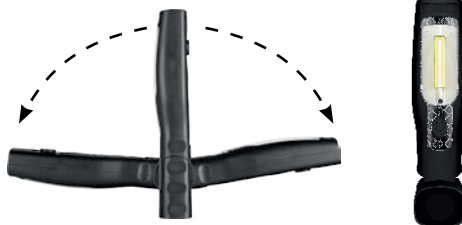

CROP COB LED

Produktbeschreibung :

- Akku Arbeitsplatzleuchte
- Hochleistungs- COB- LED-Lichtquelle
- schlagfeste Polycarbonat
- drehbares Gehäuse 180°
- Taschenleuchtefunktion
- 2 Drehhaken
- 3 starken Magneten

Spezifikation:

- Akku: 3,7 V 2400mAh Li-Ion
- Stromversorgung: Eingang: AC 230-240V 50Hz
  Output: 6V 500mA.
- Ladezeit: ca. 5,5 Stunden
- Brenndauer: 6 Stunden mit einer Akkuladung
- Lichtstrom: 210 Lumen
- Schutzklasse: II
- Umgebungstemperatur: -5 bis +35°C
- Schutzart : IP40
- Gewicht: 0,26 kg

210 lm

IŁOŚĆ LUMENÓW
LUMENS

5,5H

DŁUGOŚĆ ŁADOWANIA
CHARGING TIME

DŁUGOŚĆ ŚWIECENIA
OPERATING TIME
ON BATTERY

DE

Vorsichtsmaßnahmen:

- Die Lampe ist nicht zerlegbar
- Kein Gebrauch unmittelbarer Nähe von brennbaren Materialien und Gase
- nicht leuchten direkt in die Augen . Das Verbot gilt auch für Tiere.
- Leuchte von unbefugten fern halte, insbesondere Kinder
- vor Ladevorgang Kabel pruefen. Wenn Kabel beschädigt ist, ersetzen Sie das Ladegerät mit den gleichen Parametern
- Akkus nicht komplett entladen lassen und danach nicht mehr benutzen, weitere Nutzungswert kann beeinträchtigt werden.
- Sollte die Leuchte laengere Zeit nicht benutzt werden, ist es notwendig, den Akku vollständig laden alle 30 Tage.
- Wenn die Anzeige rot leuchtet, Akku wird geladen
- Wenn die Anzeige grün leuchtet, Akku ist geladen

IP40 | | | | RoHS

Schütze Deine Umwelt!

Das Produkt in keine Abfalltonne entsorgen! Das Produkt enthält elektrische oder elektronische Komponente. Ordnungsgemaess entsorgen.