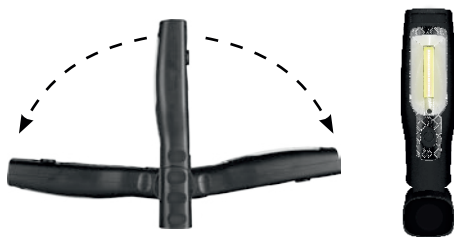

**PRACTIC LINE**

EN

DE

PL

CROP COB LED

## Product description:

- Rechargeable LED work light
- Efficient COB LED light source
- Impact resistant polycarbonate diffuser
- 180° Fold Away Frame
- Torch function
- 2 rotating hooks
- 3 strong magnets